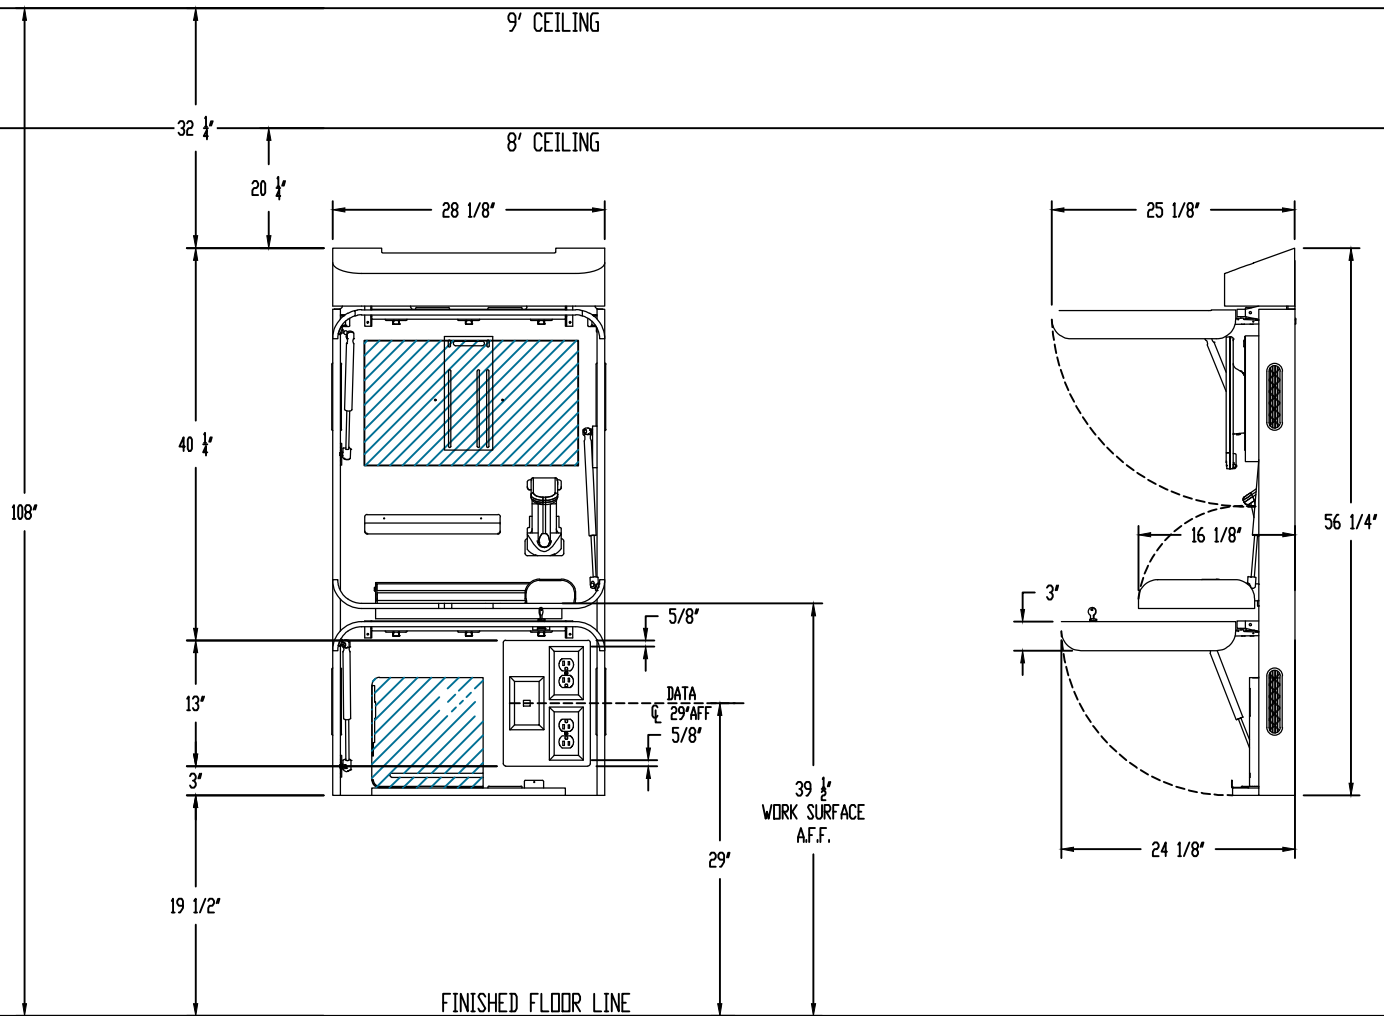

CWL285607B3NFNNNN

PROXIMITY

WWW.PROXIMITYSYSTEMS.COM

TEL: 800-437-8111

SITE BASED DECISION
EXAMPLE ILLUSTRATED
ABOVE