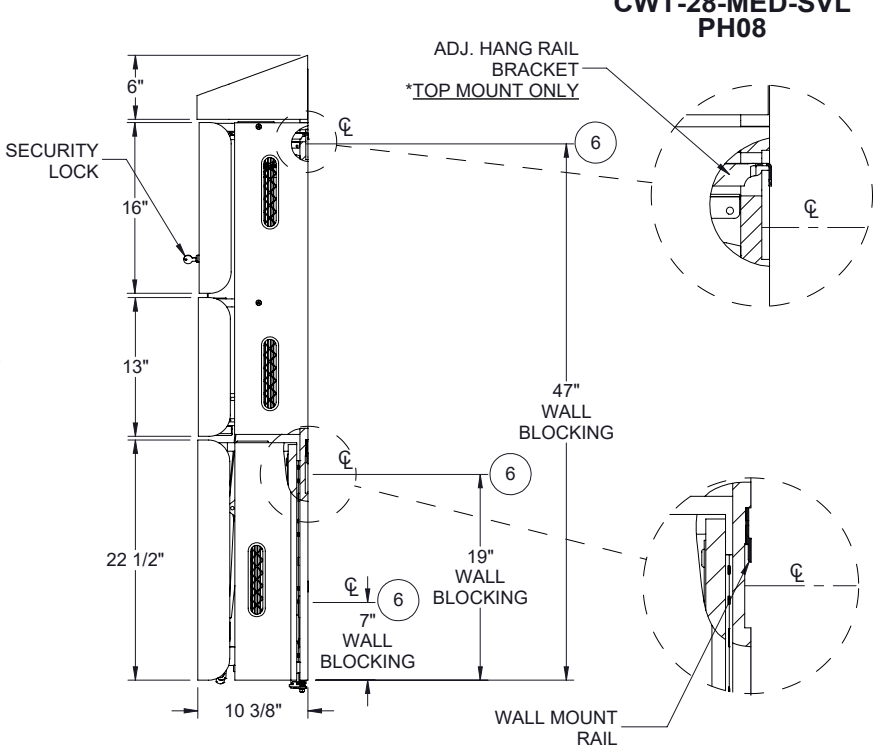

**CLOSED**

**OPEN**

WILD CHERRY  
SHOWN

CWT285910B3NNSLNNN

**SPECIFICATIONS**

\*ASSUMES VESA HOLE PATTERN IS CENTERED ON MONITOR

EQUIPMENT	MAX SIZE DIMENSIONS
CPU	15"W x 13"H x 7"D
*MONITOR	23"W x 13 1/2"H x 4 1/2"D
KEYBOARD / MOUSE AREA	22"W x 20"D

ALL DIMENSIONS ARE IN INCHES  
UNLESS NOTED OTHERWISE.  
DESIGN SUBJECT TO CHANGE  
WITH EQUIPMENT SPECIFICATIONS.  
ALL INFORMATION ON THIS  
DRAWING IS PROPRIETARY AND  
MAY NOT BE USED WITHOUT  
PERMISSION FROM PROXIMITY  
SYSTEMS, INC. © 2022.

**INCLUDED**

1. N/A
2. N/A
3. N/A

**CWT-28-MED-SVL  
PH08**

AVAILABLE ACCESSORIES	
ITEM NO.	COMPONENTS (*NOT ALL ACCESSORIES SHOWN)
1	LAN LOCKING SYSTEM
2	*LED LIGHT
3	MOUSE CATCHER
4	*TILT MONITOR BRACKET
5	*UVC - RETRO FIT
6	WALL MOUNT RAIL SYSTEM

CWT285910B3NNSLNNN

ALL DIMENSIONS ARE IN INCHES UNLESS NOTED OTHERWISE. DESIGN SUBJECT TO CHANGE WITH EQUIPMENT SPECIFICATIONS. ALL INFORMATION ON THIS DRAWING IS PROPRIETARY AND MAY NOT BE USED WITHOUT PERMISSION FROM PROXIMITY SYSTEMS, INC. © 2022.