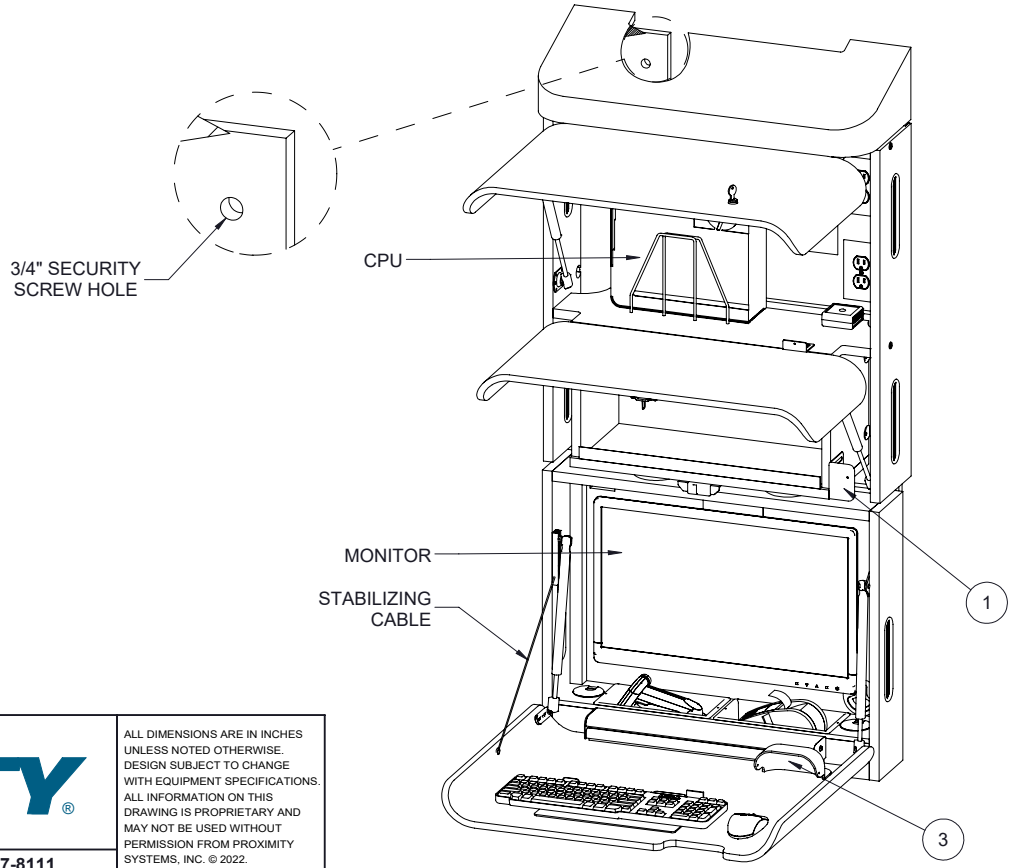

**CLOSED**

**OPEN**

WILD CHERRY  
SHOWN

CWT285910B3NNSLNNN

**SPECIFICATIONS**

\*ASSUMES VESA HOLE PATTERN IS CENTERED ON MONITOR

EQUIPMENT	MAX SIZE DIMENSIONS
CPU	15"W x 13"H x 7"D
*MONITOR	23"W x 13 1/2"H x 4 1/2"D
KEYBOARD / MOUSE AREA	22"W x 20"D

**INCLUDED**

1. N/A
2. N/A
3. N/A

**CWT-28-MED-SVL  
PH08**

AVAILABLE ACCESSORIES	
ITEM NO.	COMPONENTS (*NOT ALL ACCESSORIES SHOWN)
1	LAN LOCKING SYSTEM
2	*LED LIGHT
3	MOUSE CATCHER
4	*TILT MONITOR BRACKET
5	*UVC - RETRO FIT
6	WALL MOUNT RAIL SYSTEM