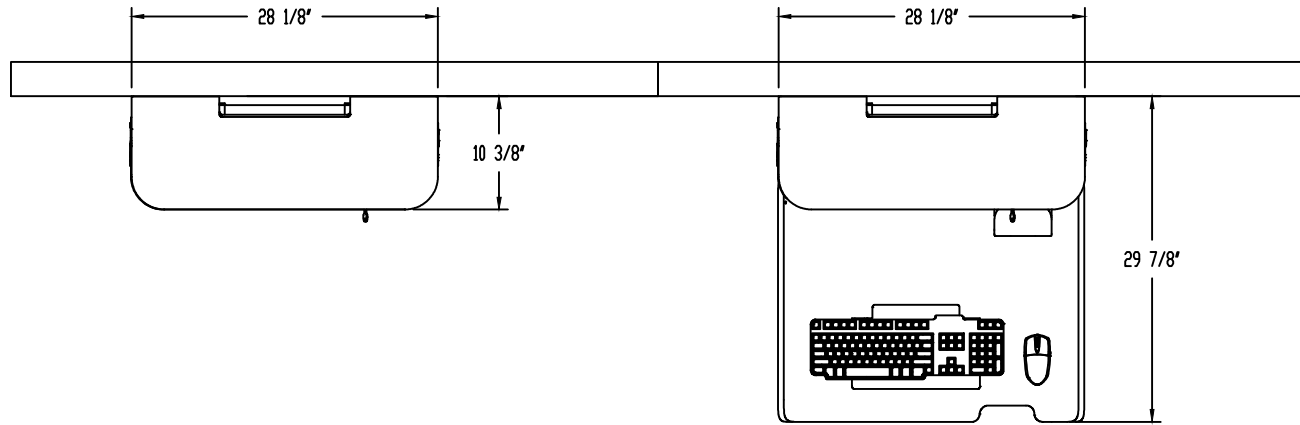

TOP VIEW OF
SWIVEL UNIT

CWT-28-MED-SVL
PH08

CWT285910B3NNSLNN

PROXIMITY

WWW.PROXIMITYSYSTEMS.COM

TEL: 800-437-8111