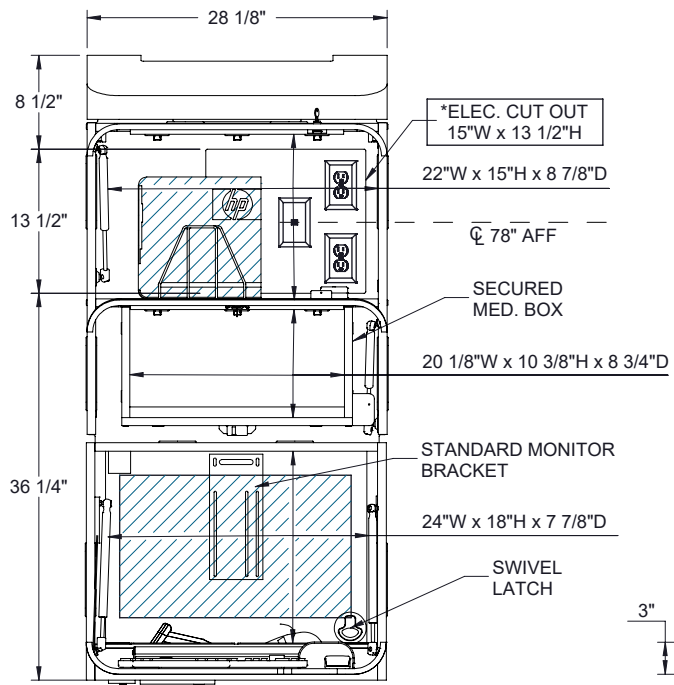

**CWT-28-MED-SVL
PH08**

AVAILABLE ACCESSORIES	
ITEM NO.	COMPONENTS (*NOT ALL ACCESSORIES SHOWN)
1	LAN LOCKING SYSTEM
2	*LED LIGHT
3	MOUSE CATCHER
4	*TILT MONITOR BRACKET
5	*UVC - RETRO FIT
6	WALL MOUNT RAIL SYSTEM

CWT285910B3NNSLNNN

ALL DIMENSIONS ARE IN INCHES UNLESS NOTED OTHERWISE. DESIGN SUBJECT TO CHANGE WITH EQUIPMENT SPECIFICATIONS. ALL INFORMATION ON THIS DRAWING IS PROPRIETARY AND MAY NOT BE USED WITHOUT PERMISSION FROM PROXIMITY SYSTEMS, INC. © 2022.