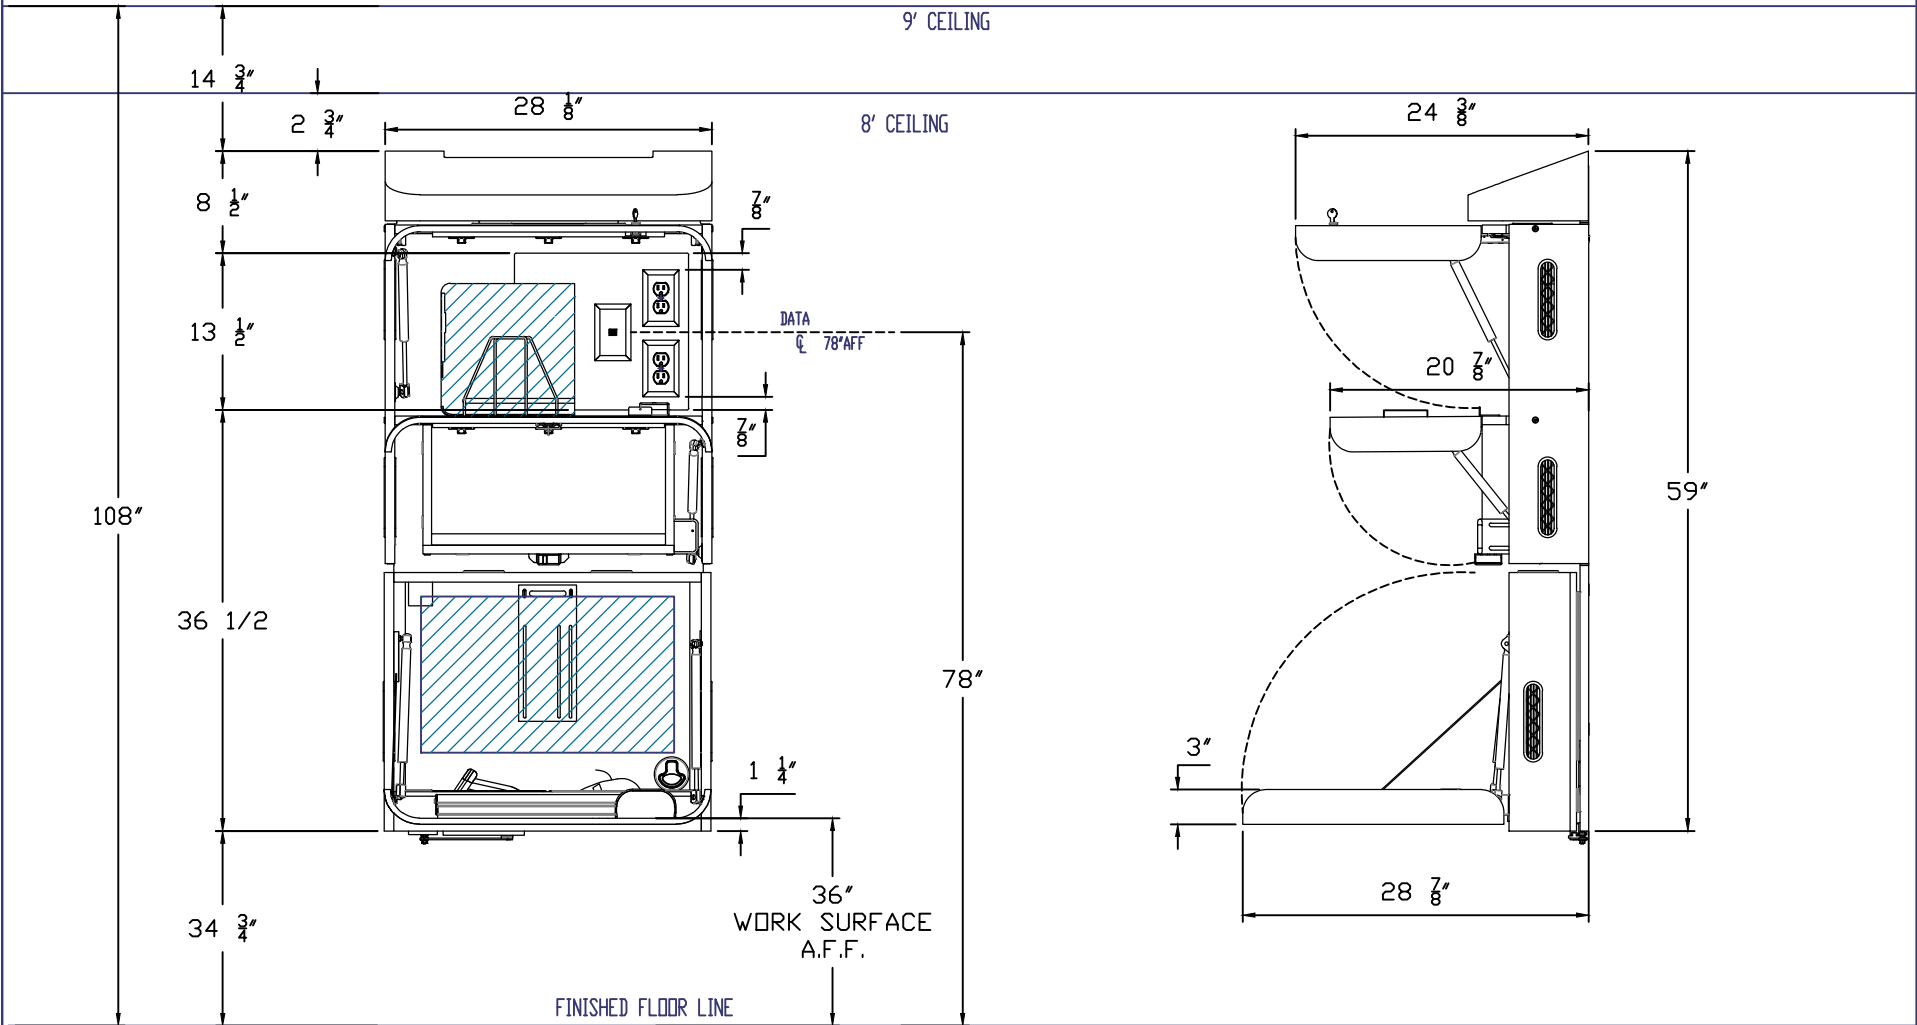

CWT285910B3NNSLNN

PROXIMITY

WWW.PROXIMITYSYSTEMS.COM

TEL: 800-437-8111

SITE BASED DECISION
EXAMPLE ILLUSTRATED
ABOVE