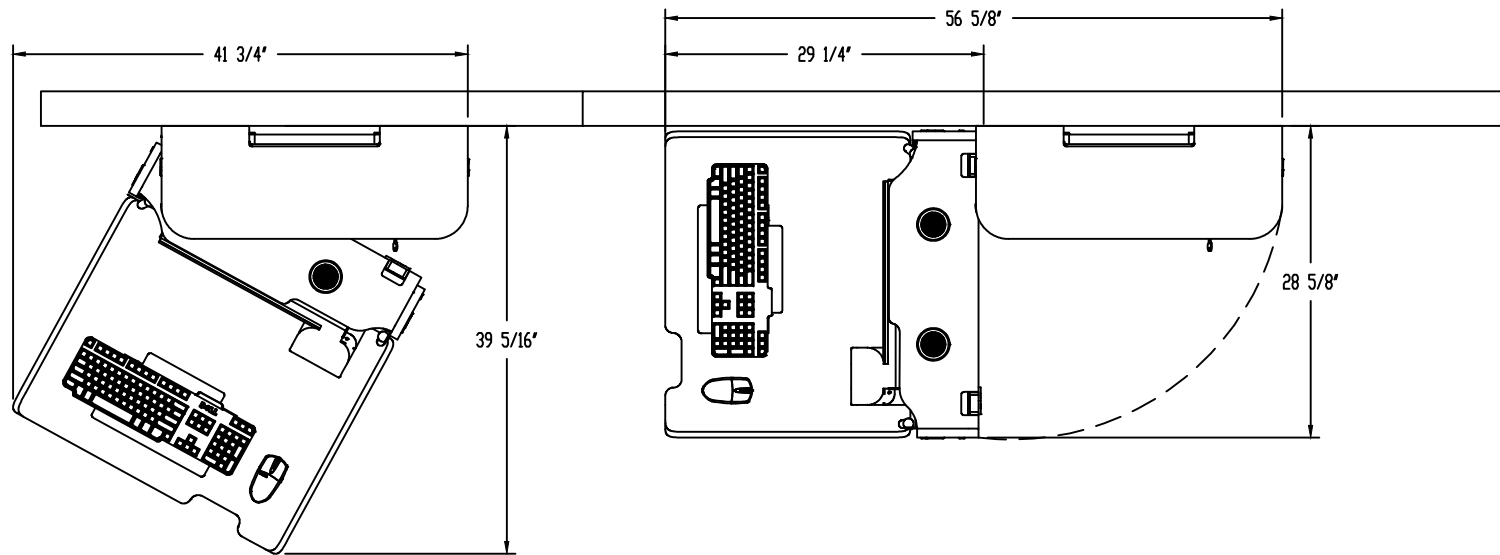

TOP VIEW OF
SWIVEL UNIT

CWT-28-MED-SVL
PH08

CWT285910B3NNSLNN

PROXIMITY

WWW.PROXIMITYSYSTEMS.COM

TEL: 800-437-8111