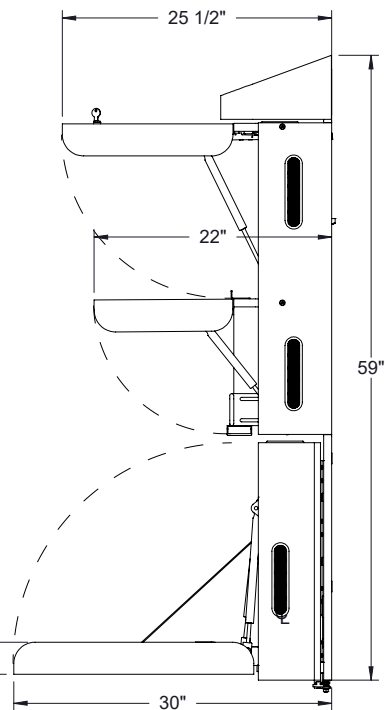

**CWT-28-MED-SVL
PH08**

AVAILABLE ACCESSORIES	
ITEM NO.	COMPONENTS (*NOT ALL ACCESSORIES SHOWN)
1	LAN LOCKING SYSTEM
2	*LED LIGHT
3	MOUSE CATCHER
4	*TILT MONITOR BRACKET
5	*UVC - RETRO FIT
6	WALL MOUNT RAIL SYSTEM

CWT285910B3NNSLNNN

ALL DIMENSIONS ARE IN INCHES UNLESS NOTED OTHERWISE. DESIGN SUBJECT TO CHANGE WITH EQUIPMENT SPECIFICATIONS. ALL INFORMATION ON THIS DRAWING IS PROPRIETARY AND MAY NOT BE USED WITHOUT PERMISSION FROM PROXIMITY SYSTEMS, INC. © 2022.