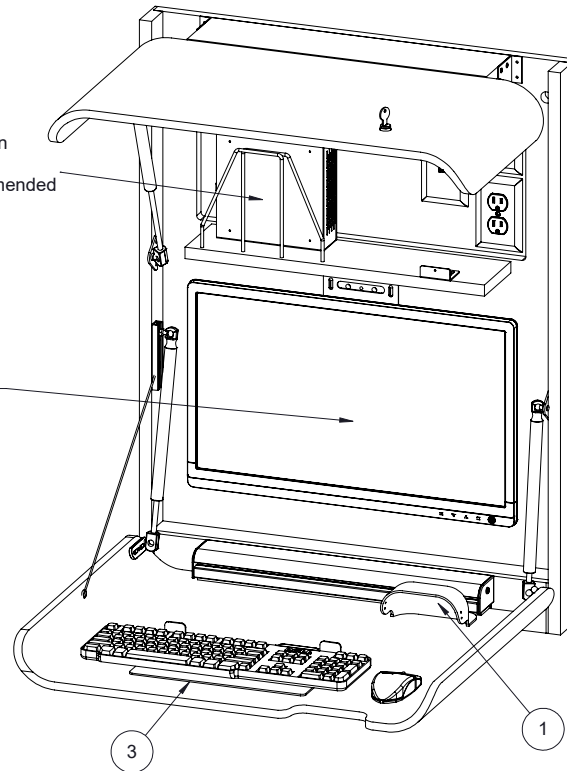

CPU's larger than 10x10x2
Top accessory recommended for power brick.

MONITOR

COMPONENTS INCLUDED	
ITEM NO.	COMPONENTS
1	MOUSE CATCHER
2	WALL MOUNT RAIL SYSTEM
3	KEYBOARD TRAY
4	N/A
5	MONITOR BRACKET MOUNT
R: A	SHEET 2 OF 2

CXT283706B2NNNNNND

PROXIMITY

ALL DIMENSIONS ARE IN INCHES UNLESS NOTED OTHERWISE. DESIGN SUBJECT TO CHANGE WITH EQUIPMENT SPECIFICATIONS. ALL INFORMATION ON THIS DRAWING IS PROPRIETARY AND MAY NOT BE USED WITHOUT PERMISSION FROM PROXIMITY SYSTEMS, INC. © 2020.