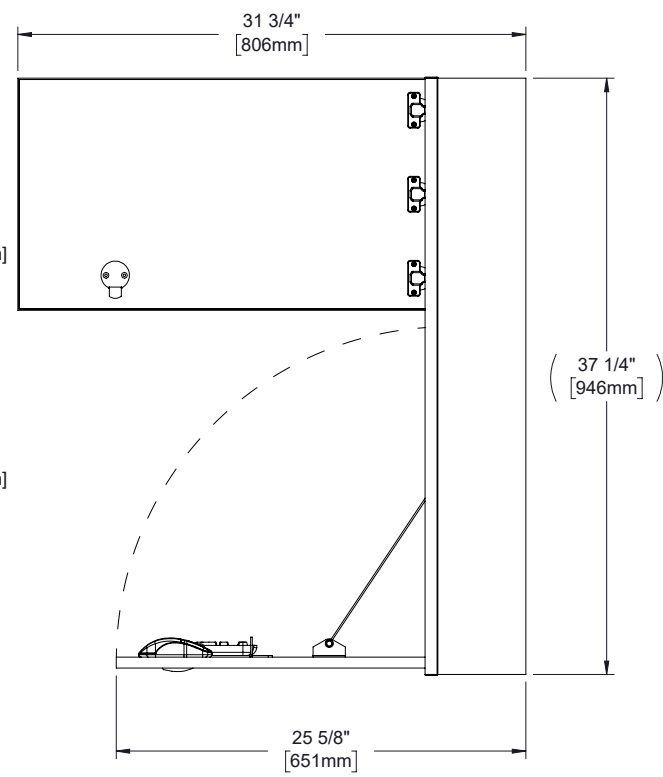

EXT283706B2NNNNND

SPECIFICATIONS

*ASSUMES VESA HOLE PATTERN IS CENTERED ON MONITOR

EQUIPMENT	MAX SIZE DIMENSIONS
CPU	15"W x 12 1/2"H x 4 1/2"D
*MONITOR	23"W x 15"H x 2 1/2"D
KEYBOARD/MOUSE AREA	26"W x 20"D

OPTIONAL ACCESSORIES/PART NO. (NOT INCLUDED)

1. UVC SURFACE MOUNT: UVC-SM-NA
2. N/A
3. N/A

Total allowable area for Electrical & Data position on wall

13"W x 10 1/2"H [330mm x 267mm]
(CPU cannot overlap Elect. & Data outlets on wall)

25"W x 13"H x 4 5/8"D [635mm x 330mm x 117mm]

5

24"W x 19 1/4"H x 4 5/8"D [610mm x 489mm x 117mm]

COMPONENTS INCLUDED	
ITEM NO.	COMPONENTS
1	MOUSE CATCHER
2	WALL MOUNT RAIL SYSTEM
3	KEYBOARD TRAY
4	N/A
5	MONITOR BRACKET MOUNT
R: A	SHEET 2 OF 2

EXT283706B2NNNNND

ALL DIMENSIONS ARE IN INCHES UNLESS NOTED OTHERWISE. DESIGN SUBJECT TO CHANGE WITH EQUIPMENT SPECIFICATIONS. ALL INFORMATION ON THIS DRAWING IS PROPRIETARY AND MAY NOT BE USED WITHOUT PERMISSION FROM PROXIMITY SYSTEMS, INC. © 2020.