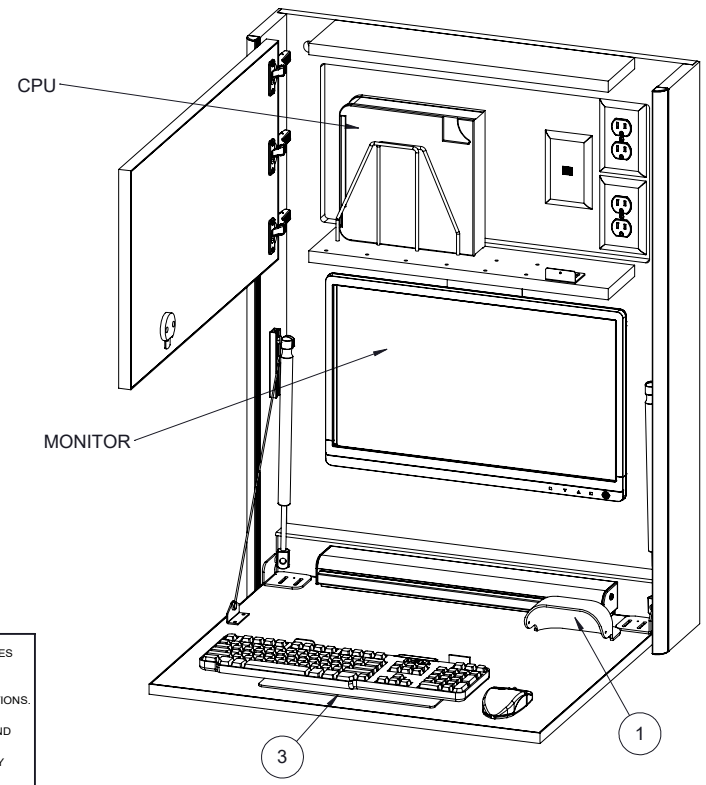

EXT283706B2NNNNND

SPECIFICATIONS

*ASSUMES VESA HOLE PATTERN IS CENTERED ON MONITOR

EQUIPMENT	MAX SIZE DIMENSIONS
CPU	15"W x 12 1/2"H x 4 1/2"D
*MONITOR	23"W x 15"H x 2 1/2"D
KEYBOARD/MOUSE AREA	26"W x 20"D

OPTIONAL ACCESSORIES/PART NO. (NOT INCLUDED)

1. UVC SURFACE MOUNT: UVC-SM-NA
2. N/A
3. N/A

Total allowable area for Electrical & Data position on wall

13"W x 10 1/2"H [330mm x 267mm]
(CPU cannot overlap Elect. & Data outlets on wall)

25"W x 13"H x 4 5/8"D [635mm x 330mm x 117mm]

5

24"W x 19 1/4"H x 4 5/8"D [610mm x 489mm x 117mm]

COMPONENTS INCLUDED	
ITEM NO.	COMPONENTS
1	MOUSE CATCHER
2	WALL MOUNT RAIL SYSTEM
3	KEYBOARD TRAY
4	N/A
5	MONITOR BRACKET MOUNT
R: A	SHEET 2 OF 2