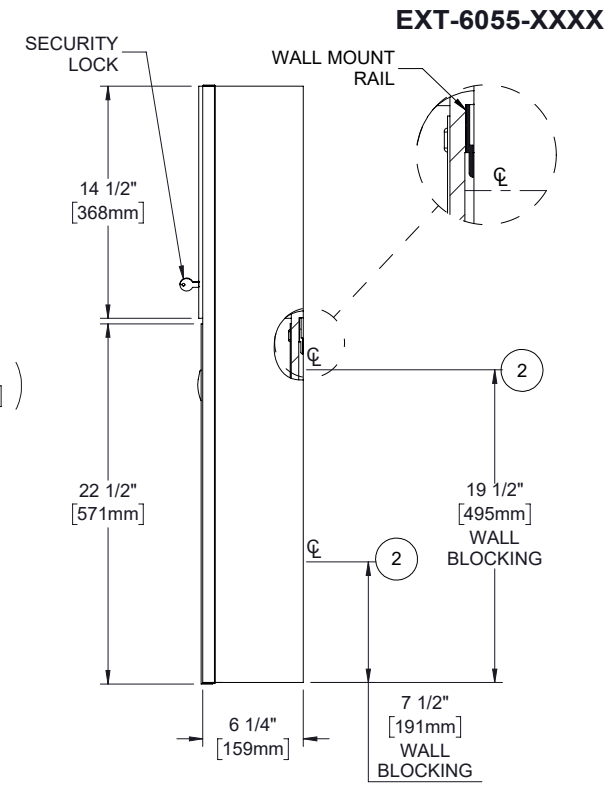

EXT283706B2NNNNND

SPECIFICATIONS

*ASSUMES VESA HOLE PATTERN IS CENTERED ON MONITOR

EQUIPMENT	MAX SIZE DIMENSIONS
CPU	15"W x 12 1/2"H x 4 1/2"D
*MONITOR	23"W x 15"H x 2 1/2"D
KEYBOARD/MOUSE AREA	26"W x 20"D

OPTIONAL ACCESSORIES/PART NO. (NOT INCLUDED)

1. UVC SURFACE MOUNT: UVC-SM-NA
2. N/A
3. N/A

Total allowable area for Electrical & Data position on wall

13"W x 10 1/2"H [330mm x 267mm]
(CPU cannot overlap Elect. & Data outlets on wall)

25"W x 13"H x 4 5/8"D [635mm x 330mm x 117mm]

5

24"W x 19 1/4"H x 4 5/8"D [610mm x 489mm x 117mm]

COMPONENTS INCLUDED	
ITEM NO.	COMPONENTS
1	MOUSE CATCHER
2	WALL MOUNT RAIL SYSTEM
3	KEYBOARD TRAY
4	N/A
5	MONITOR BRACKET MOUNT
R: A	SHEET 2 OF 2

EXT283706B2NNNNND

ALL DIMENSIONS ARE IN INCHES UNLESS NOTED OTHERWISE. DESIGN SUBJECT TO CHANGE WITH EQUIPMENT SPECIFICATIONS. ALL INFORMATION ON THIS DRAWING IS PROPRIETARY AND MAY NOT BE USED WITHOUT PERMISSION FROM PROXIMITY SYSTEMS, INC. © 2020.