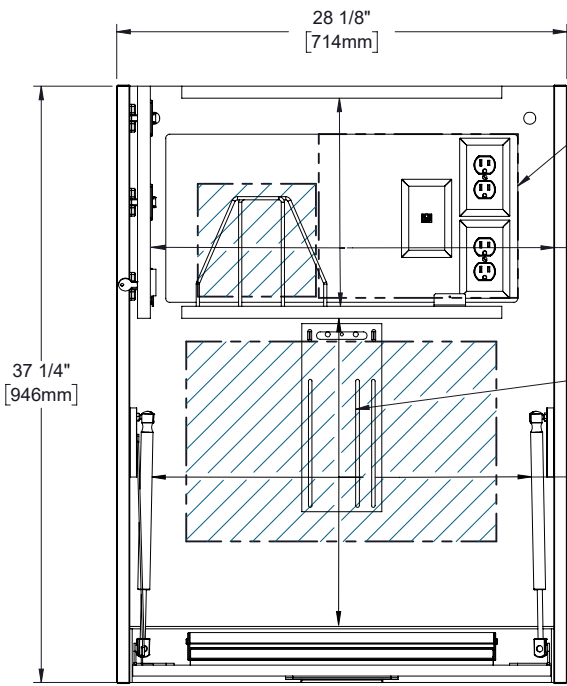

EXT283706B2NNNNND

SPECIFICATIONS

*ASSUMES VESA HOLE PATTERN IS CENTERED ON MONITOR

EQUIPMENT	MAX SIZE DIMENSIONS
CPU	15"W x 12 1/2"H x 4 1/2"D
*MONITOR	23"W x 15"H x 2 1/2"D
KEYBOARD/MOUSE AREA	26"W x 20"D

ALL DIMENSIONS ARE IN INCHES UNLESS NOTED OTHERWISE. DESIGN SUBJECT TO CHANGE WITH EQUIPMENT SPECIFICATIONS. ALL INFORMATION ON THIS DRAWING IS PROPRIETARY AND MAY NOT BE USED WITHOUT PERMISSION FROM PROXIMITY SYSTEMS, INC. © 2020.

OPTIONAL ACCESSORIES/PART NO. (NOT INCLUDED)

1. UVC SURFACE MOUNT: UVC-SM-NA
2. N/A
3. N/A

Total allowable area for Electrical & Data position on wall

13"W x 10 1/2"H [330mm x 267mm]
(CPU cannot overlap Elect. & Data outlets on wall)

25"W x 13"H x 4 5/8"D [635mm x 330mm x 117mm]

5

24"W x 19 1/4"H x 4 5/8"D [610mm x 489mm x 117mm]

COMPONENTS INCLUDED	
ITEM NO.	COMPONENTS
1	MOUSE CATCHER
2	WALL MOUNT RAIL SYSTEM
3	KEYBOARD TRAY
4	N/A
5	MONITOR BRACKET MOUNT
R: A	SHEET 2 OF 2