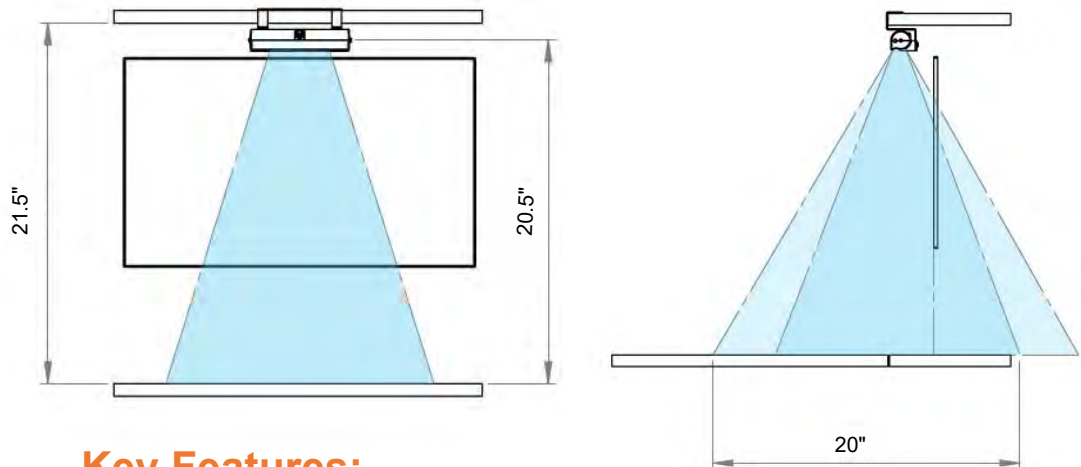

Key Features:

- Attach to any existing wall mounted computer workstation.
- Protects your employees throughout their day - every day.
- Optimizing day to day work flow with an automatic means of self disinfection.
- Low cost of ownership to implement device that wont impact efficiency.
- A solution that will protect staff as well as patients.
- No manual check sheets to track cleaning.

MATERIAL

100% recyclable UV stable plastic

15-gauge powder-coated steel

UV-C bulb and 5.5 mm power port connection to USB r supplied power adapter

Low energy LED task light

RESULTS

Breaks down microorganisms up to 24" away

Kills 99.9% of pathogens on high-touch surfaces

CONTACT US

For more information on any of our products or services please contact us at:
Sales@proximitysystems.com

Call: 800-437-8111