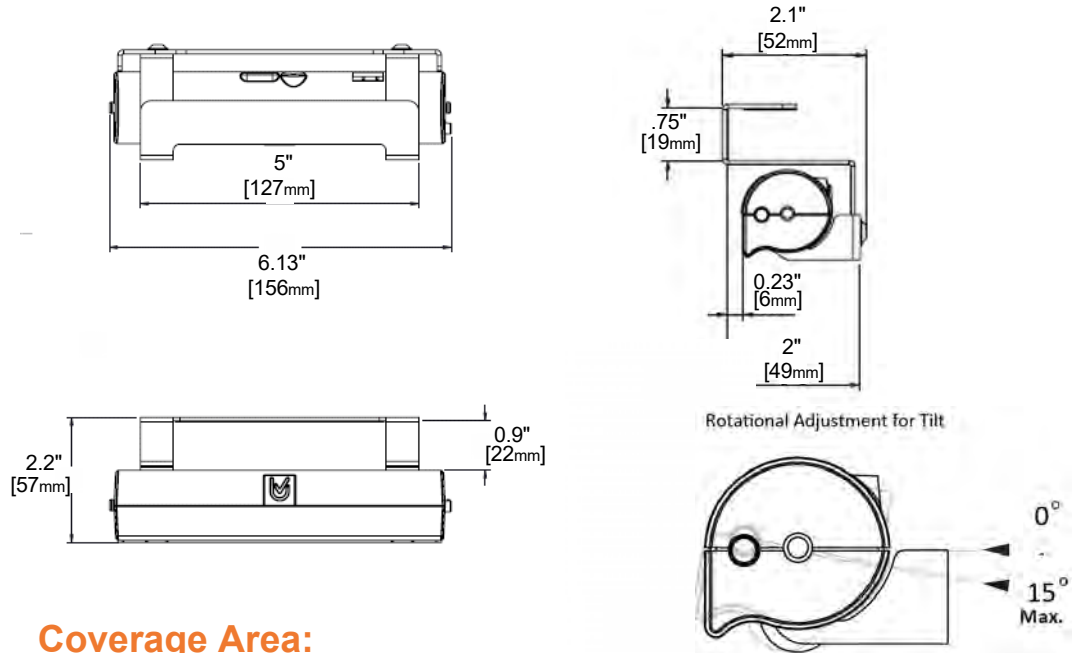

Product Dimensions:

Coverage Area: