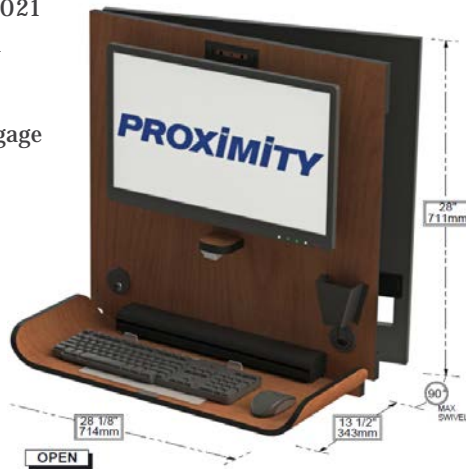

CX1-6022

Similar to the CX1-6021 our CX1-6022 model includes a left swivel option allowing the caregiver to better engage with their patient.