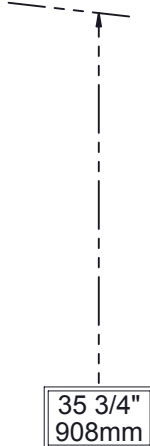

CLOSED

 WILD CHERRY
EXT-6004-7054
SHOWN

 29 3/8"
746mm

OPEN

 35 3/4"
908mm

 23 3/8"
594mm

 4"
102mm

 28 1/8"
714mm

STANDARD PART NUMBERS AND AVAILABLE COLORS**

FROSTY WHITE EXT-6004-1573	FUSION MAPLE EXT-6004-7909	BANNISTER OAK EXT-6004-7806	FONTHILL PEAR EXT-6004-10745	WILD CHERRY EXT-6004-7054	BRIGHTON WALNUT EXT-6004-7922	OTHER COLORS CALL PROXIMITY EXT-6004-9999

EXT283604B2NNNNND

SPECIFICATIONS

*ASSUMES VESA HOLE PATTERN IS CENTERED ON MONITOR

EQUIPMENT	MAX SIZE DIMENSIONS
CPU	24"W x 9 1/2"H x 2 1/2"D
*MONITOR	24"W x 13"H x 2 1/2"D
KEYBOARD/MOUSE AREA	26"W x 20"D

ALL DIMENSIONS ARE IN INCHES UNLESS NOTED OTHERWISE. DESIGN SUBJECT TO CHANGE WITH EQUIPMENT SPECIFICATIONS. ALL INFORMATION ON THIS DRAWING IS PROPRIETARY AND MAY NOT BE USED WITHOUT PERMISSION FROM PROXIMITY SYSTEMS, INC. © 2017.