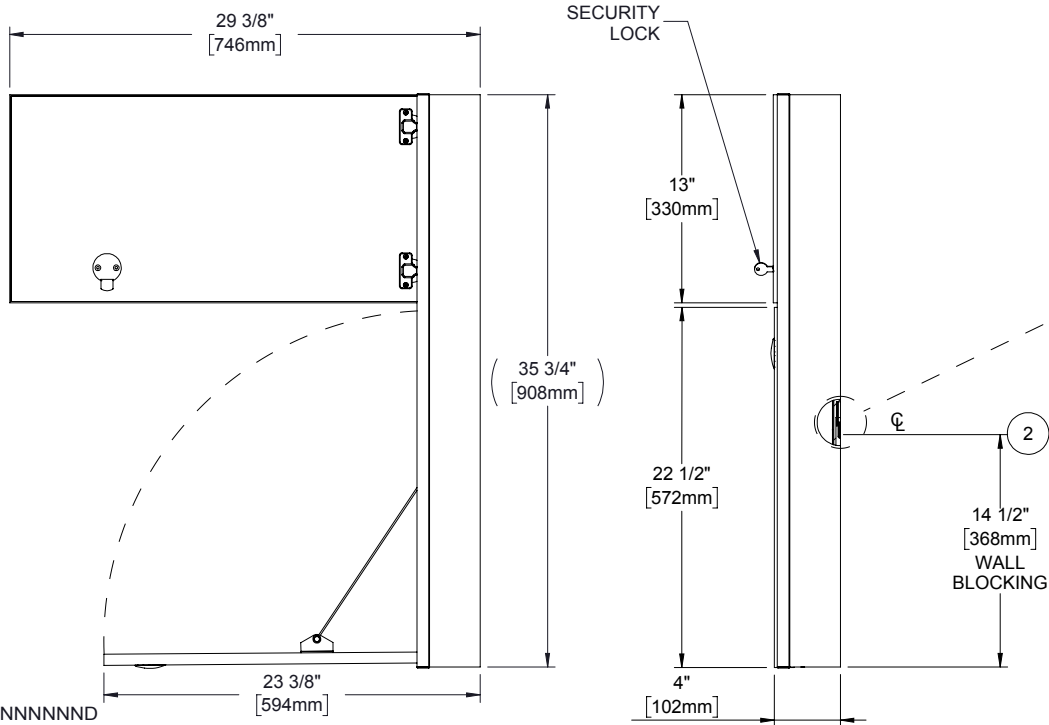

COMPONENTS INCLUDED	
ITEM NO.	COMPONENTS
1	MOUSE CATCHER
2	WALL MOUNT RAIL SYSTEM
3	KEYBOARD TRAY
4	N/A
5	MONITOR BRACKET MOUNT
R: A	SHEET 2 OF 2

PROXIMITY