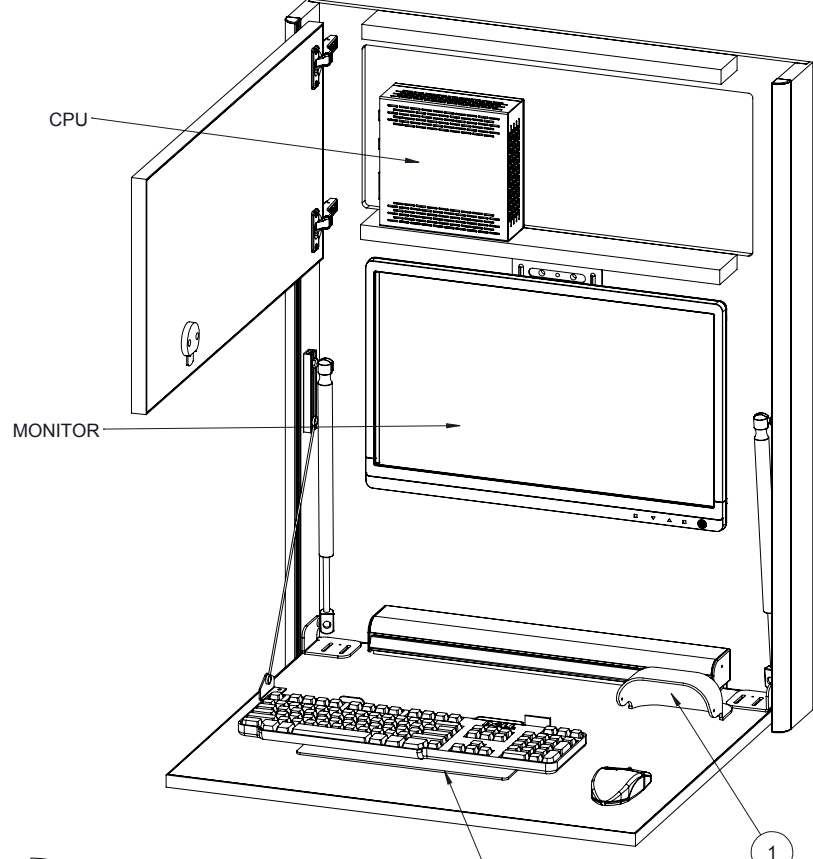

COMPONENTS INCLUDED	
ITEM NO.	COMPONENTS
1	MOUSE CATCHER
2	WALL MOUNT RAIL SYSTEM
3	KEYBOARD TRAY
4	N/A
5	MONITOR BRACKET MOUNT
R: A	SHEET 2 OF 2

PROXIMITY