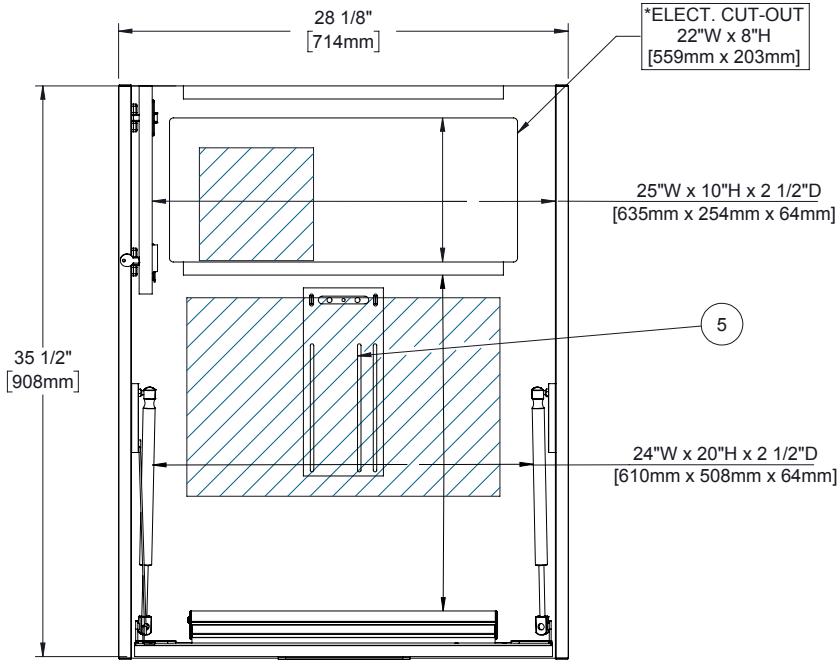

COMPONENTS INCLUDED	
ITEM NO.	COMPONENTS
1	MOUSE CATCHER
2	WALL MOUNT RAIL SYSTEM
3	KEYBOARD TRAY
4	N/A
5	MONITOR BRACKET MOUNT
R: A	SHEET 2 OF 2

PROXIMITY