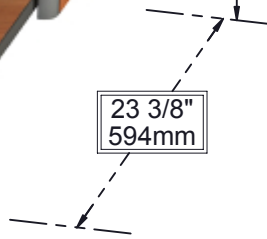

CLOSED

 WILD CHERRY
EXT-6004-7054
SHOWN

 29 3/8"
746mm

OPEN

 35 3/4"
908mm

 23 3/8"
594mm

 4"
102mm

 28 1/8"
714mm

EXT283604B2NNNNND

SPECIFICATIONS

*ASSUMES VESA HOLE PATTERN IS CENTERED ON MONITOR

EQUIPMENT	MAX SIZE DIMENSIONS
CPU	24"W x 9 1/2"H x 2 1/2"D
*MONITOR	24"W x 13"H x 2 1/2"D
KEYBOARD/MOUSE AREA	26"W x 20"D

ALL DIMENSIONS ARE IN INCHES UNLESS NOTED OTHERWISE. DESIGN SUBJECT TO CHANGE WITH EQUIPMENT SPECIFICATIONS. ALL INFORMATION ON THIS DRAWING IS PROPRIETARY AND MAY NOT BE USED WITHOUT PERMISSION FROM PROXIMITY SYSTEMS, INC. © 2017.