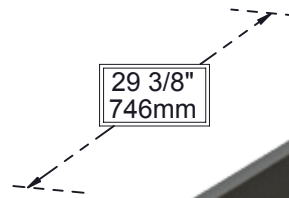

CLOSED

 WILD CHERRY
EXT-6004-7054
SHOWN

 29 3/8"
746mm

OPEN

 35 3/4"
908mm

 23 3/8"
594mm

 4"
102mm

 28 1/8"
714mm

EXT283604B2NNNNND

SPECIFICATIONS

*ASSUMES VESA HOLE PATTERN IS CENTERED ON MONITOR

EQUIPMENT	MAX SIZE DIMENSIONS
CPU	24"W x 9 1/2"H x 2 1/2"D
*MONITOR	24"W x 13"H x 2 1/2"D
KEYBOARD/MOUSE AREA	26"W x 20"D

ALL DIMENSIONS ARE IN INCHES UNLESS NOTED OTHERWISE. DESIGN SUBJECT TO CHANGE WITH EQUIPMENT SPECIFICATIONS. ALL INFORMATION ON THIS DRAWING IS PROPRIETARY AND MAY NOT BE USED WITHOUT PERMISSION FROM PROXIMITY SYSTEMS, INC. © 2017.